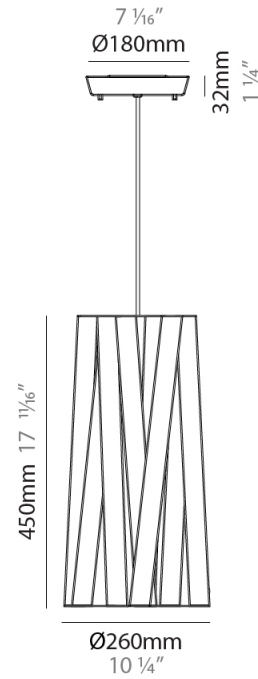

DRESS SUSPENSION

D51016-

base number   Finish
Options

1. To build a product code in our configurator select the specify button on the base model # product page
2. To build a manual product code on this datasheet choose from the options listed below in blue font and add the suffix to the base model #

GENERAL

Series: Dress
Partner: Fambuena
Division: Design
Installation: Suspension
Product Type: Pendant
Mounting Location: Ceiling
Light Distribution: Direct

PHYSICAL

Shape: Cylinder
Diameter (mm): 260
Diameter (in): 10 1/4
Height (mm): 450
Height (in): 17 1/16
Fixture Finish: WHI / BLK / RED / CHA / TAU / TUR / GDF
Fixture Material: Ribbon / Aluminum
Primary Material: Fabric
Cable Details: Cable length 2000mm / 79"

ELECTRICAL

Number of Lamps: 1
Lamp Type: LED Retrofit
Bulb Included: Bulb Not Included
Max. Wattage Per Lamp (W): 7
Lamp Base: E26
Input Voltage (V): 120
Upon Request: 277Vac / GU24

LED

OPTICAL

RATINGS AND CERTIFICATIONS

Certified By: Certified for North American Standards
IP rating: IP20

PROJECT	_____
TYPE	_____
SPECIFIER	_____
QUANTITY	_____
DATE	_____