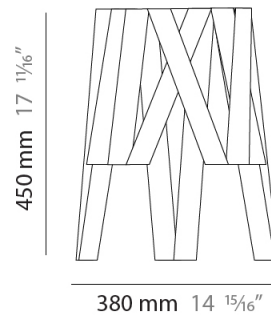

PROJECT _____
TYPE _____
SPECIFIER _____
QUANTITY _____
DATE _____

DRESS PORTABLE

D54001-

base number _____
Finish _____
Options _____

1. To build a product code in our configurator select the specify button on the base model # product page
2. To build a manual product code on this datasheet choose from the options listed below in blue font and add the suffix to the base model #

GENERAL

Series: Dress _____
Partner: Fambuena _____
Division: Design _____
Installation: Portable _____
Product Type: Table _____
Mounting Location: Table _____
Light Distribution: Direct _____

PHYSICAL

Shape: Cylinder _____
Diameter (mm): 380 _____
Diameter (in): 14 ¹⁵/₁₆ _____
Height (mm): 450 _____
Height (in): 17 ¹¹/₁₆ _____
Fixture Finish: WHI / BLK / RED / CHA / TAU / TUR / GDF _____
Fixture Material: Ribbon / Aluminum _____
Primary Material: Fabric _____

ELECTRICAL

Number of Lamps: 1 _____
Lamp Type: LED Retrofit _____
Lamp Shape: A19 _____
Bulb Included: Bulb Not Included _____
Max. Wattage Per Lamp (W): 7 _____
Lamp Base: E26 _____
Input Voltage (V): 120 _____
Upon Request: 277Vac / GU24 _____

LED

OPTICAL

RATINGS AND CERTIFICATIONS

Certified By: Certified for North American Standards _____
IP rating: IP20 _____