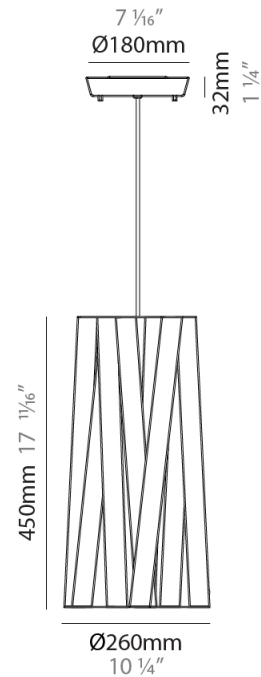

PROJECT	
TYPE	
SPECIFIER	
QUANTITY	
DATE	

DRESS SUSPENSION

D51016- : D51016-RED

base number

1. To build a product code in our configurator select the specify button on the base model # product page
2. To build a manual product code on this datasheet choose from the options listed below in blue font and add the suffix to the base model #

GENERAL

Series: Dress
Partner: Fambuena
Division: Design
Installation: Suspension
Product Type: Pendant
Mounting Location: Ceiling
Light Distribution: Direct

PHYSICAL

Shape: Cylinder
Diameter (mm): 260
Diameter (in): 10 1/4
Height (mm): 450
Height (in): 17 1/16
Weight (kg): 2.7
Weight (lbs): 6
Diffuser: Red Satin Ribbon
Fixture Material: Ribbon / Aluminum
Primary Material: Fabric
Cable Details: Cable length 2000mm / 79"

ELECTRICAL

Number of Lamps: 1
Lamp Type: LED Retrofit
Lamp Shape: A19
Bulb Included: Bulb Not Included
Total Output Wattage (W): 7
Max. Wattage Per Lamp (W): 7
Lamp Base: E26
Input Voltage (V): 120

LED

OPTICAL

RATINGS AND CERTIFICATIONS

Certified By: CSA Certified to UL and CSA Standards
IP rating: IP20