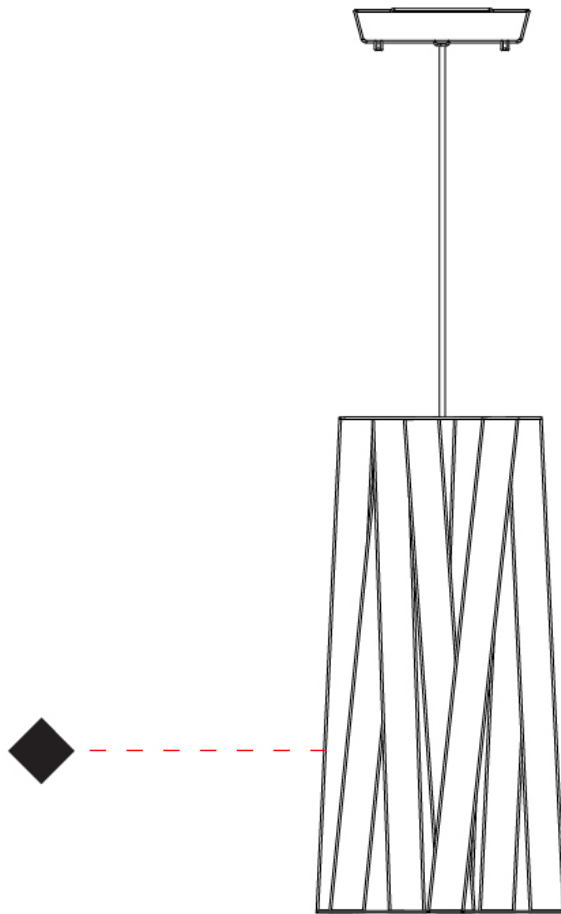

DRESS SUSPENSION

D51016-

PROJECT

TYPE

SPECIFIER

QUANTITY

DATE